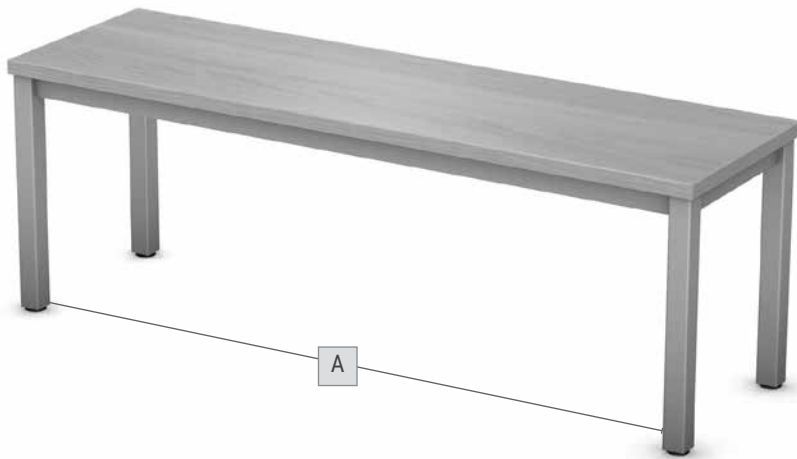

Bench

Seating

Sturdy, welded-frame bench complements our picnic table and adds alternate seating solutions to classrooms, commons, hallways and administrative waiting areas.

FIXED HEIGHT OPTIONS

- 14" and 18"

SEAT

- 1" thick HPL
- 3mm edgebanding

FRAME

- Unitized, fully welded frame
- Rectangle legs

MOBILITY

- 1.5" diameter levelers - all legs

SHIPPING

- Seats ship stacked separately from frames
- Frames ship stacked
- Levelers installed

	Outside	Distance Between Legs (A)
Width	51"	47-1/2"
	63"	59-1/2"
Depth	15"	12-1/2"
Height	14"	-
	18"	-