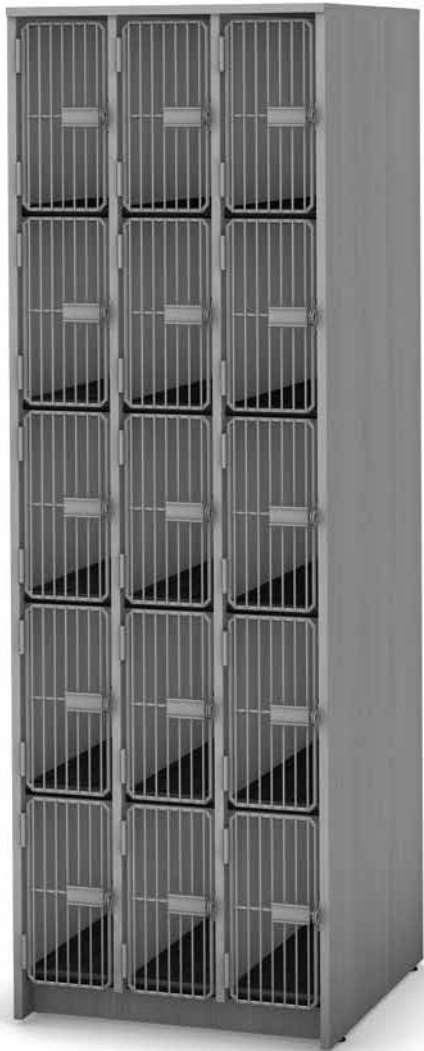

# Instrument

### DOORS

- No door
- Full length wire, silver
- Compartment wire, silver

### CASE

- 3/4" thick TFL top, side, back and partition panels
- Toe kick color-matched to case