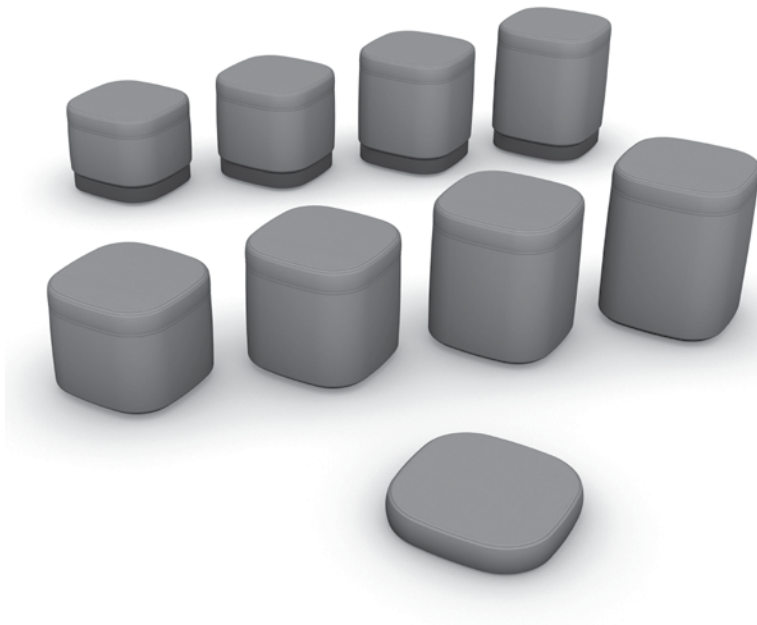

Soft Rock

Seating

Like the Rock stool, this fully upholstered seating solution is designed to encourage students to move in ways that naturally focus attention and engagement. It can be equipped with a special base that allows an even wider range of motion. Soft Rock is available in multiple heights to suit different body sizes and create a varied visual landscape.

STOOL

- Soft foam on top section for user comfort
- Dense foam in body for support
- Fully upholstered with detail stitching
- Choose fixed base or active base in black
- Glides on base

FLOOR CUSHION

- Fully upholstered with detail stitching
- Soft foam interior
- Flippable